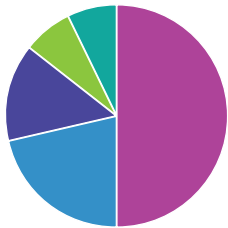

Choose a support level or create a custom package.

Who is Como Roller Derby?

We are a team of volunteers.

Our league comprises

skaters 50%
non-skating officials 22%
committee volunteers 14%
skating officials 7%
event volunteers 7%