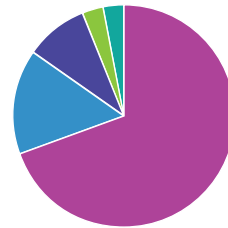

Choose a support level or create a custom package.

Who is Como Roller Derby?

We are a team of volunteers.

Our league comprises

skaters 50%
non-skating officials 22%
committee volunteers 14%
skating officials 7%
event volunteers 7%

100% of our skaters serve on committees.

Our roots are in Mid-Missouri.

CMRD members reside in

Boone County 70%
Cole 15%
Callaway 9%
Cooper 3%
Montgomery 3%

We practice in Columbia, Jefferson City, and Hallsville.