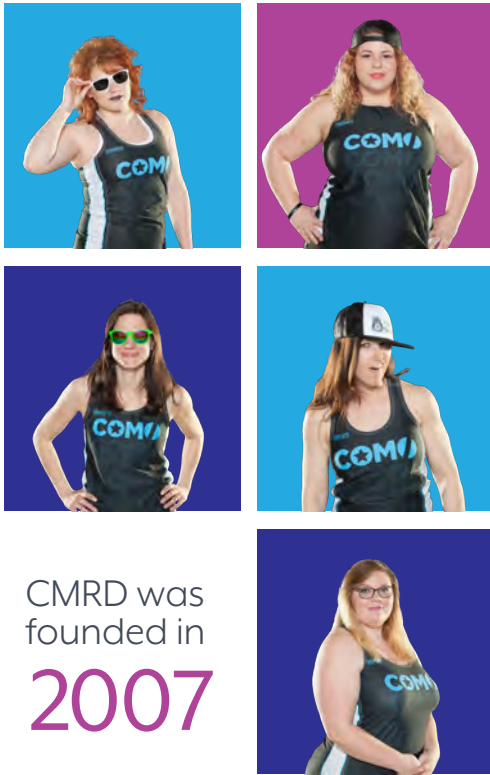

We are roller derby.

[CMRD is a skater-owned and -operated roller derby league based in Mid-Missouri.]

We believe that roller derby provides an opportunity for people of **ALL GENDERS** to participate in a **POSITIVE, INCLUSIVE SPORTS SETTING.**

As a league we strive for **DIVERSITY IN MEMBERSHIP** and strongly encourage **COMMUNITY INVOLVEMENT.**

CMRD was founded in **2007**

216
international WFTDA ranking, as of 12/19