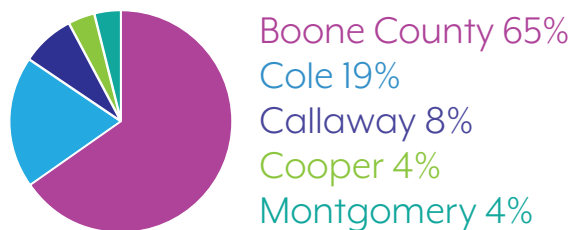

Our online presence

Our roots are in Mid-Missouri.

CMRD members reside in

We practice in Hallsville, Jefferson City, and Columbia.

We are a team of volunteers.

Our league comprises

100% of our skaters serve on committees.